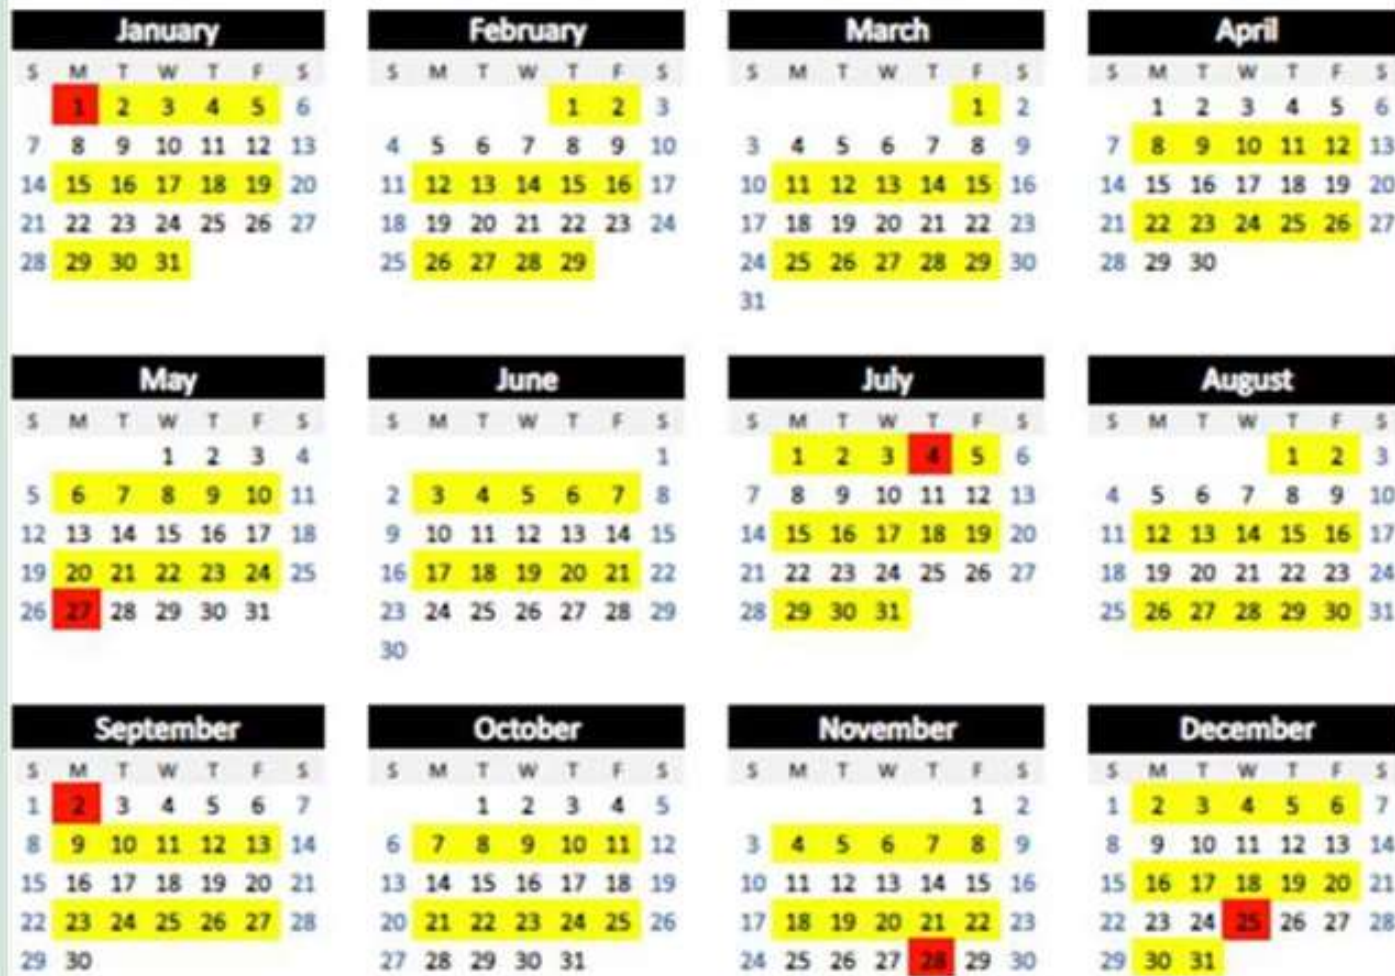

2024 Washington County Recycling Schedule B

2024 Holiday Schedule

| | | | |
|------------------|-------------|-----------|-------|
| NEW YEARS DAY | January 1 | MONDAY | DELAY |
| MEMORIAL DAY | May 27 | MONDAY | DELAY |
| INDEPENDENCE DAY | July 4 | THURSDAY | DELAY |
| LABOR DAY | September 2 | MONDAY | DELAY |
| THANKSGIVING DAY | November 28 | THURSDAY | DELAY |
| CHRISTMAS DAY | December 25 | WEDNESDAY | DELAY |

-  Place cart with YELLOW lid out with ALL recyclables on your scheduled pick-up day.
-  Indicates holidays and a delay in AVW services.

The world is in our hands.

www.applevalleywaste.com • 304-724-1834

All recyclables may now be mixed and should go in the recycling cart with the yellow lid: paper products, mixed bottles, cans, and plastics. If something is not listed, and you are unsure, please call our office at 877-267-1280.

Acceptable Materials:

Plastics with the numbers 1-7, food and beverage containers made with aluminum, steel and tin, mixed paper, cardboard, office paper and junk mail.

Unacceptable Materials:

Plastic grocery bags, diapers, glass bottles and jars, styrofoam, oil containers, needles, scrap metal and VCR and cassette tapes.